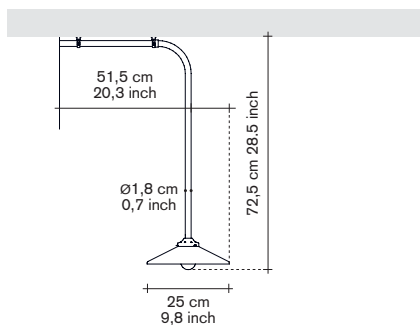

ceiling lamps

ceiling lamps

material:

- lamp frame in steel tube 18mm with powder coated finish or brass tube 18 mm.
- lamp shade in white glass.
- LED light bulb / half mirror
- ceiling cap in white lacquered metal included within packaging: diameter 100mm / height 25mm