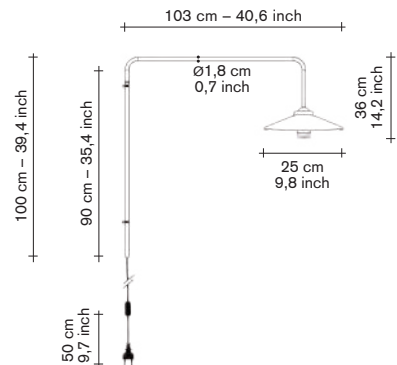

hanging lamp n°5

colours — hanging lamp n°5

black	blue	green	brass	ivory
V9015032Z	V9015032B	V9015032G	V9015032M	V9015032I