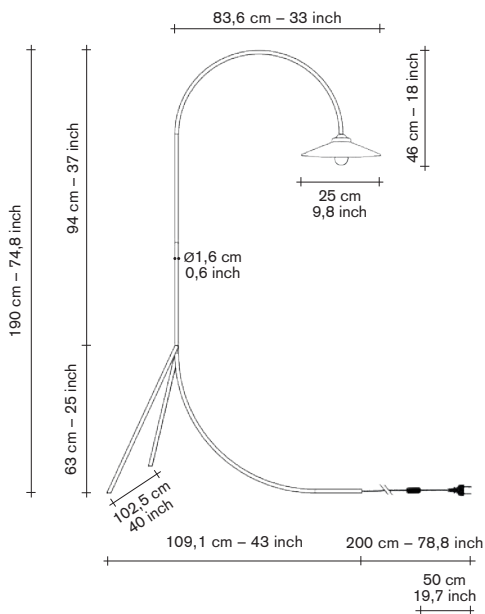

colours — standing lamp

blue	green	brass	curry	light grey	black
V9015013B	V9015013G	V9015013M	V9015013C	V9015013LG	V9015013Z