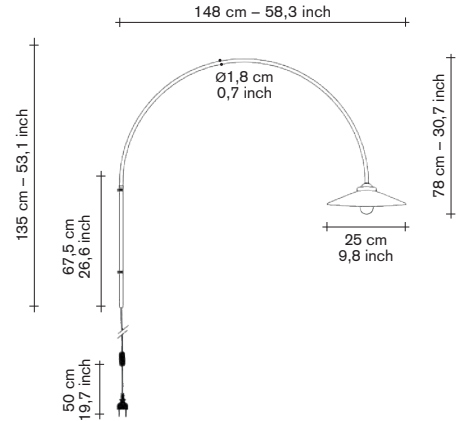

hanging lamps n°1/2/3/4
by muller van severen

hanging lamp n°3

colours — hanging lamp n°3

ivory	menie red	black
V9015030I	V9015030R	V9015030Z