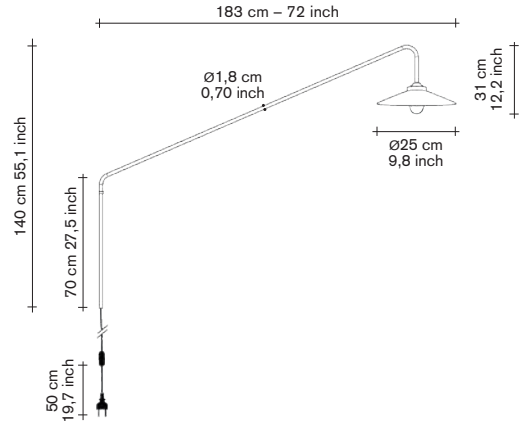

hanging lamps n°1/2/3/4
by muller van severen

hanging lamp n°1

colours — hanging lamp n°1

unlacquered	green	blue	black	curry
V9015014U	V9015014G	V9015014B	V9015014Z	V9015014C