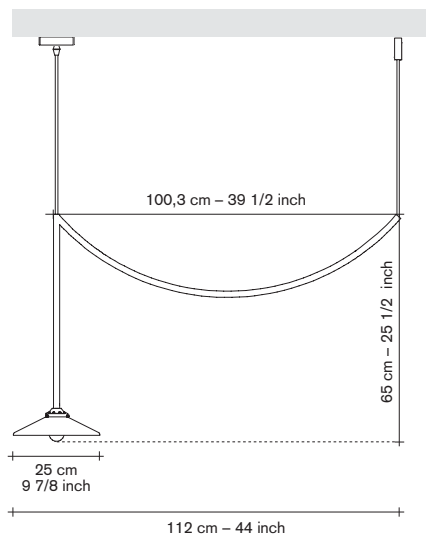

ceiling lamp n°5

colours — ceiling lamp n°5

green	ivory	brass	red	black
V9020601G	V9020601I	V9020601M	V9020601R	V9018000Z