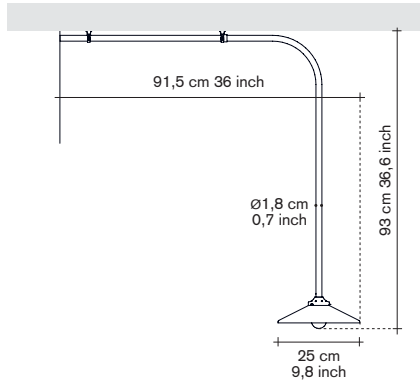

ceiling lamps n° 1/2/3
by muller van severen

ceiling lamp n°1

colours — ceiling lamp n°1

brass	black
V9018001M	V9018001Z