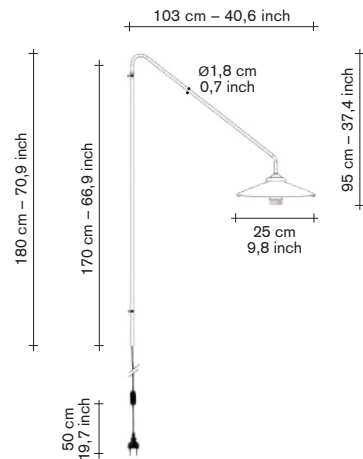

hanging lamp n°4

colours — hanging lamp n°4

blue	black	brass
V9015031B	V9015031Z	V9015031M