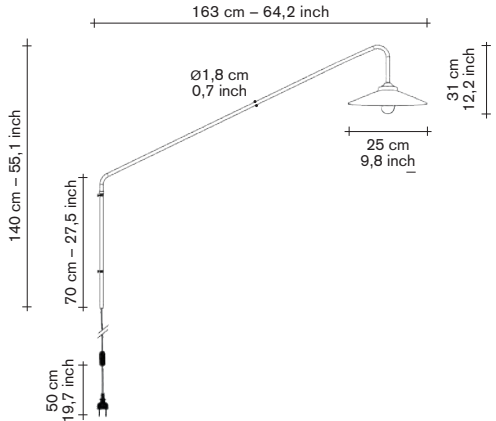

hanging lamp n°1/brass

— colours

V9015014M