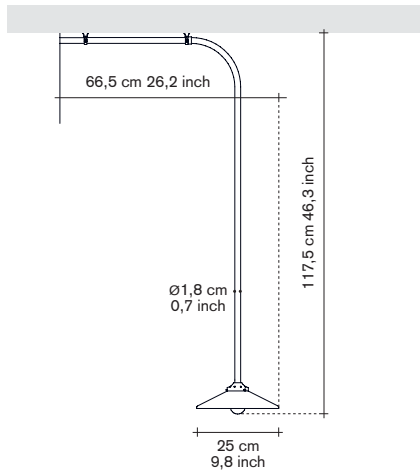

ceiling lamp n°2

colours — ceiling lamp n°2

brass	black
V9018002M	V9018002Z