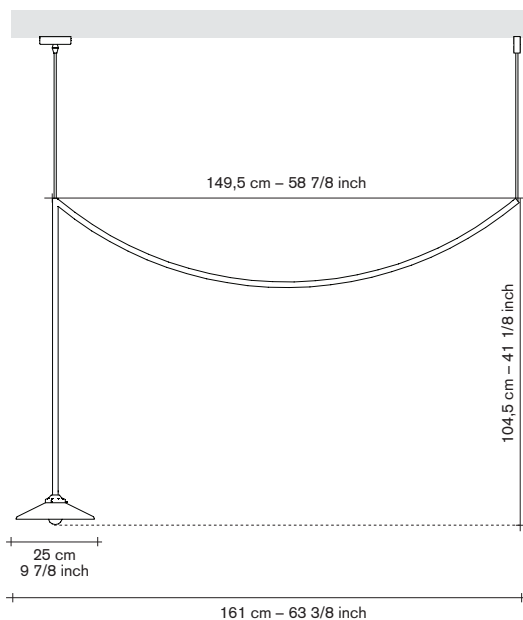

ceiling lamps n° 4/5
by muller van severen

ceiling lamp n°4

colours — ceiling lamp n°4

green	ivory	brass	red	black
V9020600G	V9020600I	V9020600M	V9020600R	V9018000Z