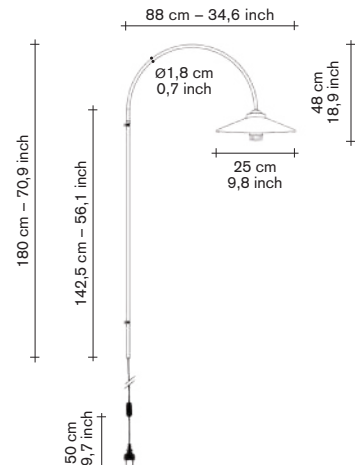

hanging lamp n°2

colours — hanging lamp n°2

unlacquered	green	blue	black	brass	curry
V9015015U	V9015015G	V9015015B	V9015015Z	V9015015M	V9015015C