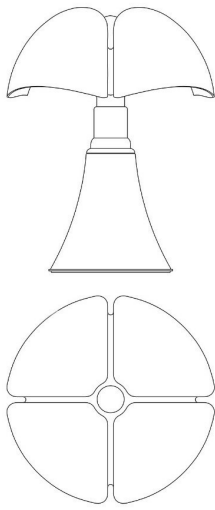

620/J/DIM/T/CL/MA minipistrello cordless

family:	cat_categories_name_3676, 3490	Body Color:	<input checked="" type="radio"/> other available colors <input type="radio"/> <input type="radio"/>
Designers:	Gae Aulenti	Diffuser Color:	<input type="radio"/>
Utilization:	indoor	Body Materials:	stainless steel
Typology:	table lamps	Diffuser Materials:	opal white methacrylate
Certifications:			
Market:	This item is available in the following countries: EUROPE		

Dimensions

Width:	-	Hole Diameter:	-
Height:	35 cm	Hole Depth:	-
Length:	-	Net weight:	2,5 Kg
Depth:	-		
Diameter:	27 cm		

Light Source

Watt:	4.5W
Lumen:	350 lm
Light Source:	led
CRI:	>80
duration:	50000
CCT:	2700K
Energy degree:	F

Device Specifications

Type of emission:	diffused	Power cable length:	190 cm	Driver:	included
Power:	-	Steel cable length:	-	Power supply assembly:	external
Light output:	-	Glow Wire Test:	-	Power supply:	electronic dimmable power supply and rechargeable battery
Beam angle:	-	Impact Resistance:	-	Type of dimming:	-
				Voltage:	230V

Dimensions

Width: -

Height: 35 cm

Length: -

Depth: -

Diameter: 27 cm

Hole Diameter: -

Hole Depth: -